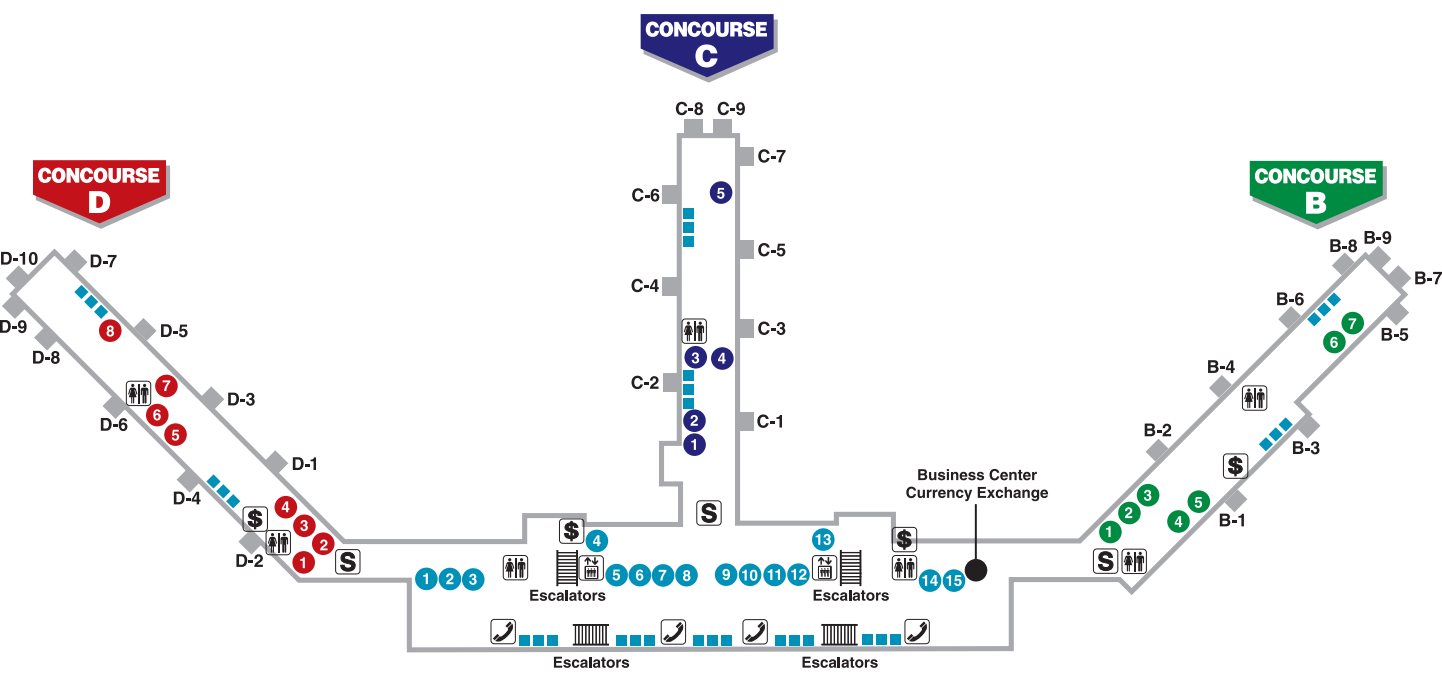

SOUTHWEST FLORIDA INTERNATIONAL AIRPORT

UPPER LEVEL - TICKETING / DEPARTURES

MAIN TERMINAL

- 1 :10 Minute Manicure
- 2 Dunkin' Donuts
- 3 The Beaches Travelmart
- 4 Starbucks
- 5 Chili's To Go
- 6 Chili's
- 7 Nathan's
- 8 Quizno's
- 9 PGA TOUR Shop
- 10 Brighton Collectibles
- 11 Tropical Expressions
- 12 Coastal News
- 13 Starbucks
- 14 Dunkin' Donuts
- 15 The Beaches Travelmart

CONCOURSE D

- 1 Great American Bagel
- 2 Books & Sanibel Bean
- 3 Starbucks
- 4 A Day at the Beach
- 5 Island Paradise
- 6 Casa Bacardi
- 7 Palm City Market
- 8 CNBC News

CONCOURSE C

- 1 Cinnabon
- 2 Sbarro
- 3 The Shell Factory
- 4 The Beaches Travelmart
- 5 Dewar's Clubhouse

CONCOURSE B

- 1 Starbucks
- 2 Beaches Boardwalk Café
- 3 Brighton Collectibles
- 4 Maggie Moo's
- 5 Books & Sanibel Bean
- 6 Burger King
- 7 CNBC News

AIRLINES BY CONCOURSE

- D:** American, American Eagle, Cape Air, JetBlue, Southwest, US Airways
- C:** Comair, Continental, Continental Connection, Delta, Delta Connection, Northwest
- B:** Air Canada, AirTran, Frontier, Air Berlin, Midwest, Spirit, Sun Country, Sunwing, United, USA3000, WestJet

LOWER LEVEL - BAGGAGE CLAIM / ARRIVALS