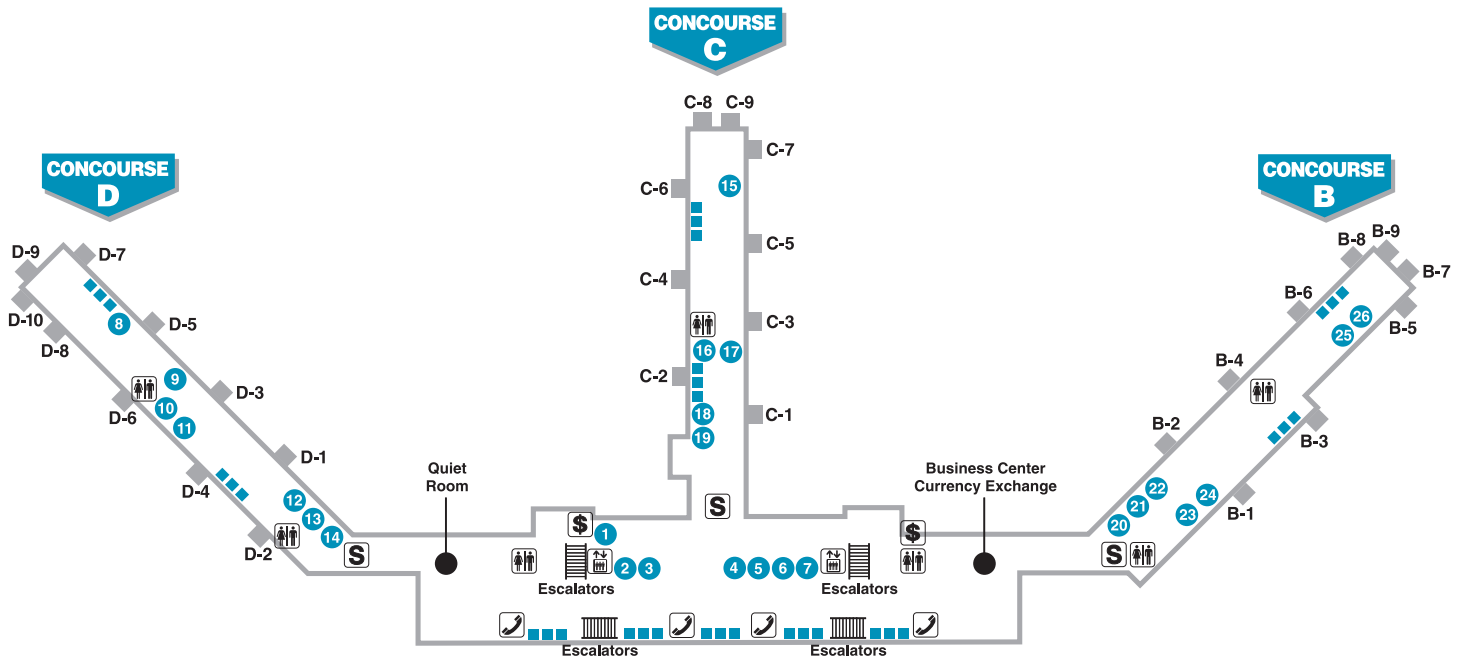

SOUTHWEST FLORIDA INTERNATIONAL AIRPORT

AIRLINES BY CONCOURSE

D: American/American Eagle, Cape Air, JetBlue, Southwest, US Airways

C: Continental/Continental Connection, Delta/Delta Connection, Northwest

B: Air Canada, AirTran, Condor, Frontier, LTU, Midwest, Spirit, Sun Country, United/United Express, USA 3000, WestJet

UPPER LEVEL - TICKETING / DEPARTURES

MAIN TERMINAL

- 1 Starbucks
- 2 Chili's to go
- 3 Chili's
- 4 PGA TOUR Shop
- 5 Brighton Collectibles
- 6 Tropical Expressions
- 7 Coastal News

CONCOURSE D

- 8 CNBC News
- 9 Palm City Market
- 10 Casa Bacardi
- 11 Island Paradise
- 12 A Day at the Beach
- 13 Starbucks
- 14 Books and the Bean of Sanibel

CONCOURSE C

- 15 Dewar's Clubhouse
- 16 The Shell Factory
- 17 The Beaches Travelmart
- 18 Sbarro
- 19 Cinnabon

CONCOURSE B

- 20 Starbucks
- 21 Beaches Boardwalk Cafe
- 22 Brighton Collectibles
- 23 Maggie Moo's
- 24 Books and the Bean of Sanibel
- 25 Burger King
- 26 CNBC News

LOWER LEVEL - BAGGAGE CLAIM / ARRIVALS