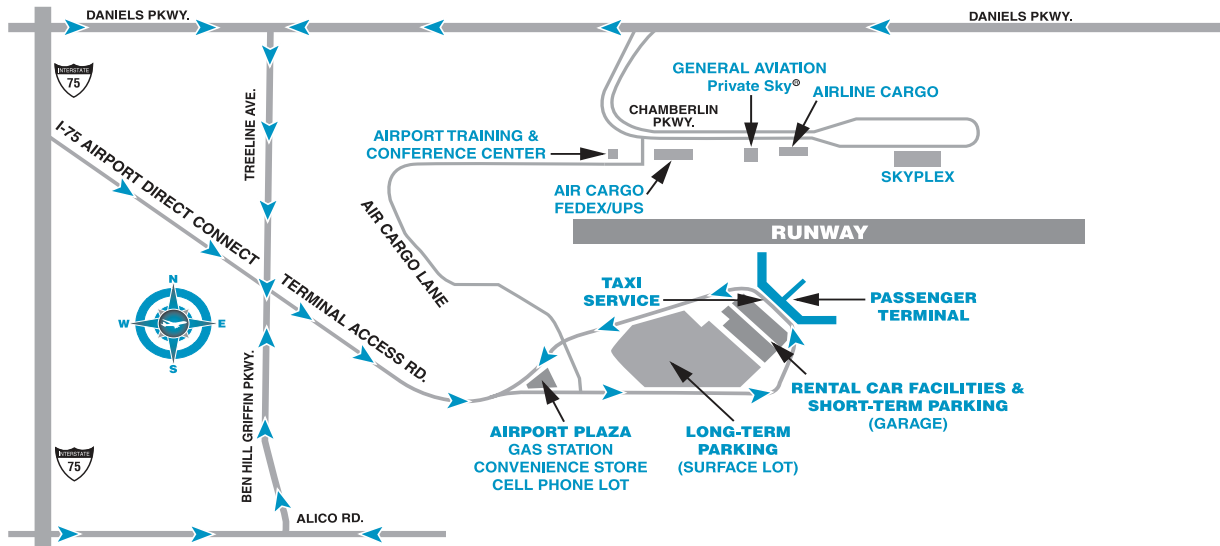

Directions to LCPA Offices

Take the I-75 Airport Direct Connect to Terminal Access Road, Southwest Florida International Airport's entrance road. Follow signs to the Short-term Parking Garage. Enter and park on the second level (covered parking).

Once parked, walk across the roadway and enter the terminal. Continue past Ticketing and follow signs toward Concourse C. Directly across from Concourse C, between the PGA Tour Shop and Quiznos/Nathan's, are elevators to the Lee County Port Authority Offices. Take the elevator to the third floor and the receptionist will assist you.

CONCOURSE C

MAIN TERMINAL

- | | |
|-----------------------|-------------------------|
| 1 Shula's Bar & Grill | 4 PGA Tour Shop |
| 2 Nathan's | 5 Brighton Collectibles |
| 3 Quiznos | 6 Tropical Expressions |
| | 7 Coastal News |