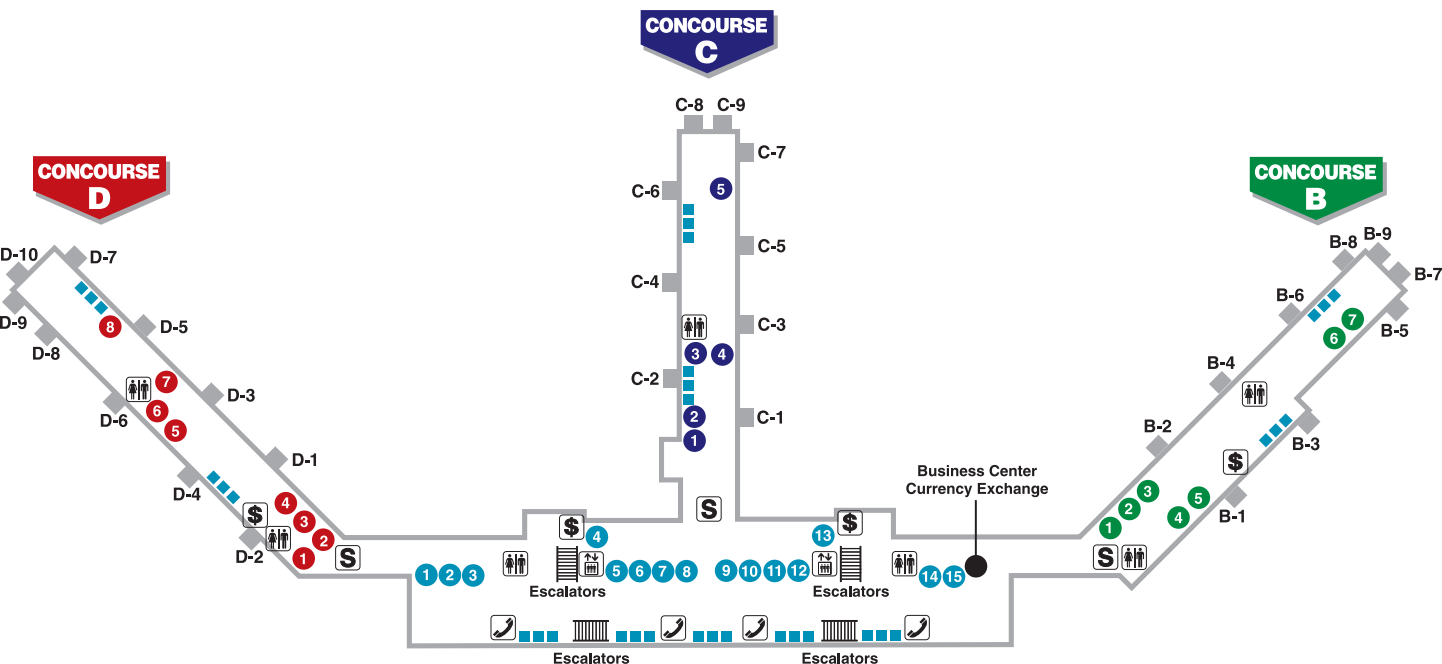

### MAIN TERMINAL

- 1 Comfort Zone Massage
- 2 Dunkin' Donuts
- 3 The Beaches Travelmart
- 4 Starbucks
- 5 Chili's To Go
- 6 Chili's
- 7 Nathan's
- 8 Quizno's
- 9 PGA TOUR Shop
- 10 Brighton Collectibles
- 11 Tropical Expressions
- 12 Coastal News
- 13 Starbucks
- 14 Dunkin' Donuts
- 15 The Beaches Travelmart

### CONCOURSE D

- 1 Great American Bagel
- 2 Books & Sanibel Bean
- 3 Starbucks
- 4 A Day at the Beach
- 5 Island Paradise
- 6 Casa Bacardi
- 7 Palm City Market
- 8 CNBC News

### CONCOURSE C

- 1 Cinnabon
- 2 Sbarro
- 3 The Shell Factory
- 4 The Beaches Travelmart
- 5 Dewar's Clubhouse

### CONCOURSE B

- 1 Starbucks
- 2 Beaches Boardwalk Café
- 3 Brighton Collectibles
- 4 Maggie Moo's
- 5 Books & Sanibel Bean
- 6 Burger King
- 7 CNBC News