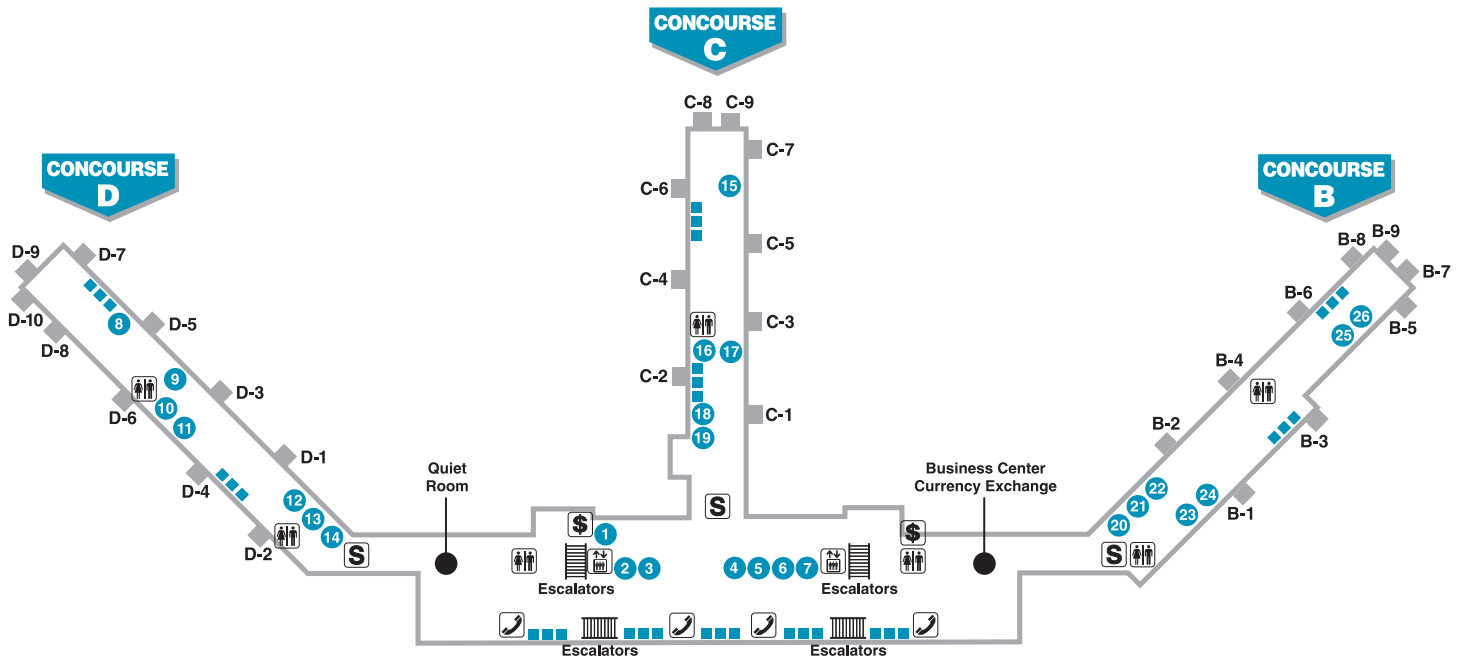

SOUTHWEST FLORIDA INTERNATIONAL AIRPORT

AIRLINES BY CONCOURSE

D: American/American Eagle, Cape Air, JetBlue, Southwest, US Airways

C: Continental/Continental Connection, Delta/Delta Connection, Northwest

B: Air Canada, AirTran, Condor, Frontier, LTU, Midwest, Spirit, Sun Country, United/United Express, USA 3000, WestJet

UPPER LEVEL - TICKETING / DEPARTURES

MAIN TERMINAL

- 1 Starbucks
- 2 Chili's to go
- 3 Chili's
- 4 PGA TOUR Shop
- 5 Brighton Collectibles
- 6 Tropical Expressions
- 7 Coastal News

CONCOURSE D

- 8 CNBC News
- 9 Palm City Market
- 10 Casa Bacardi
- 11 Island Paradise
- 12 A Day at the Beach
- 13 Starbucks
- 14 Books and the Bean of Sanibel

CONCOURSE C

- 15 Dewar's Clubhouse
- 16 The Shell Factory
- 17 The Beaches Travelmart
- 18 Sbarro
- 19 Cinnabon

CONCOURSE B

- 20 Starbucks
- 21 Beaches Boardwalk Cafe
- 22 Brighton Collectibles
- 23 Maggie Moo's
- 24 Books and the Bean of Sanibel
- 25 Burger King
- 26 CNBC News

LOWER LEVEL - BAGGAGE CLAIM / ARRIVALS