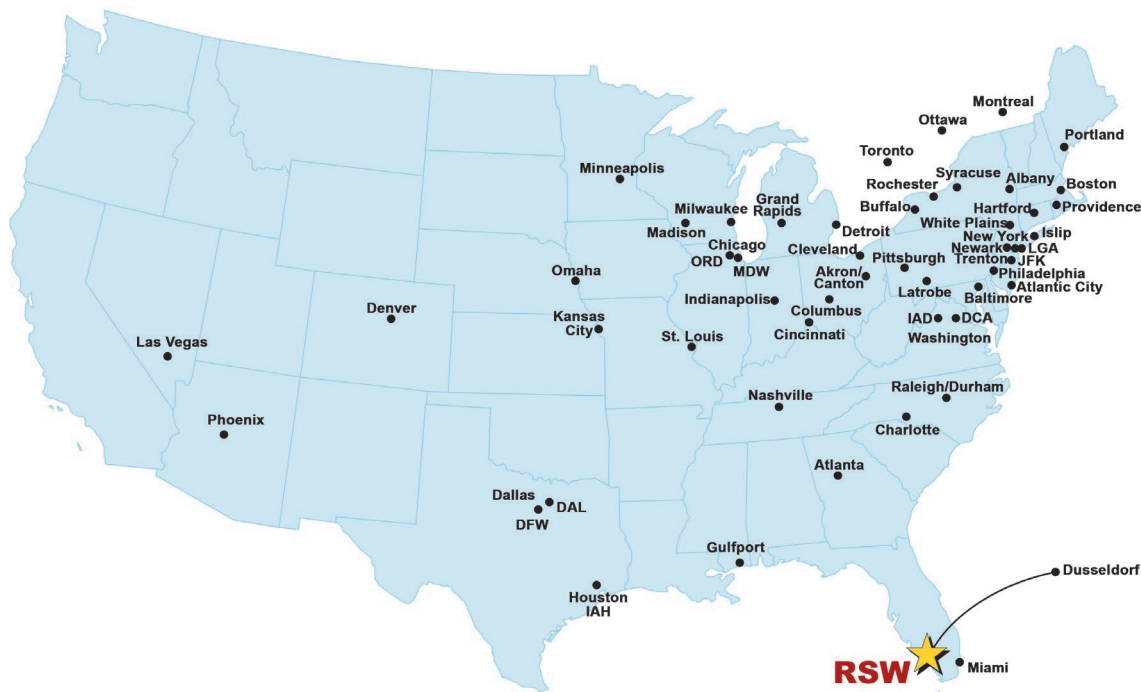

Air Service Update

May/June 2019

RSW provides nonstop service to 52 destinations by 15 air carriers

New Flights

Spirit

- Indianapolis (IND)-daily, starting Nov. 14, 2019

Sun Country

- **NEW City!** Gulfport/Biloxi-weekly, starting July 19

United

- Cleveland (CLE)-Now year-round
- Denver (DEN)-Now year-round
- **NEW City!** Washington D.C.-Dulles-New, Year-Round, starting Oct. 29

Nonstop Destinations by Airline

DOMESTIC AIRLINES

American Airlines/American Eagle (AA)

- Charlotte (CLT)
- Chicago-O'Hare (ORD)
- Dallas/Fort Worth (DFW)
- Miami (MIA)-seasonal
- Philadelphia (PHL)
- Washington, D.C.-Reagan National (DCA)-seasonal

Delta Air Lines/Delta Connection (DL)

- Atlanta (ATL)
- Boston (BOS)-seasonal
- Cincinnati (CVG)
- Columbus (CMH)-seasonal, resumes March 2
- Detroit-Metro (DTW)
- Indianapolis (IND)-seasonal, resumes March 2
- Minneapolis/St. Paul (MSP)
- New York-LaGuardia (LGA)
- New York-Kennedy (JFK)-seasonal

Frontier Airlines (F9)

- Albany (ALB)-seasonal
- Buffalo (BUF)-seasonal
- Cincinnati (CVG)
- Chicago-O'Hare (ORD)-seasonal

- Cleveland (CLE)
- Denver (DEN)-now year-round
- Detroit (DTW)-seasonal
- Grand Rapids (GRR)-seasonal
- Indianapolis (IND)-seasonal
- Islip (ISP)- seasonal
- Las Vegas (LAS)-seasonal
- Milwaukee (MKE)-seasonal
- Minneapolis/St. Paul (MSP)-seasonal
- Nashville (BNA)-seasonal
- Omaha (OMA)-seasonal
- Philadelphia (PHL)-now year-round
- Phoenix (PHX)-seasonal
- Portland (PWM)-seasonal
- Providence (PVD)-seasonal
- Raleigh/Durham (RDU)-seasonal
- Syracuse (SYR)-seasonal
- Trenton (TTN)-Now year-round

JetBlue Airways (B6)

- Boston (BOS)
- Hartford (BDL)-seasonal
- New York-Kennedy (JFK)
- Newark-Liberty (EWR)